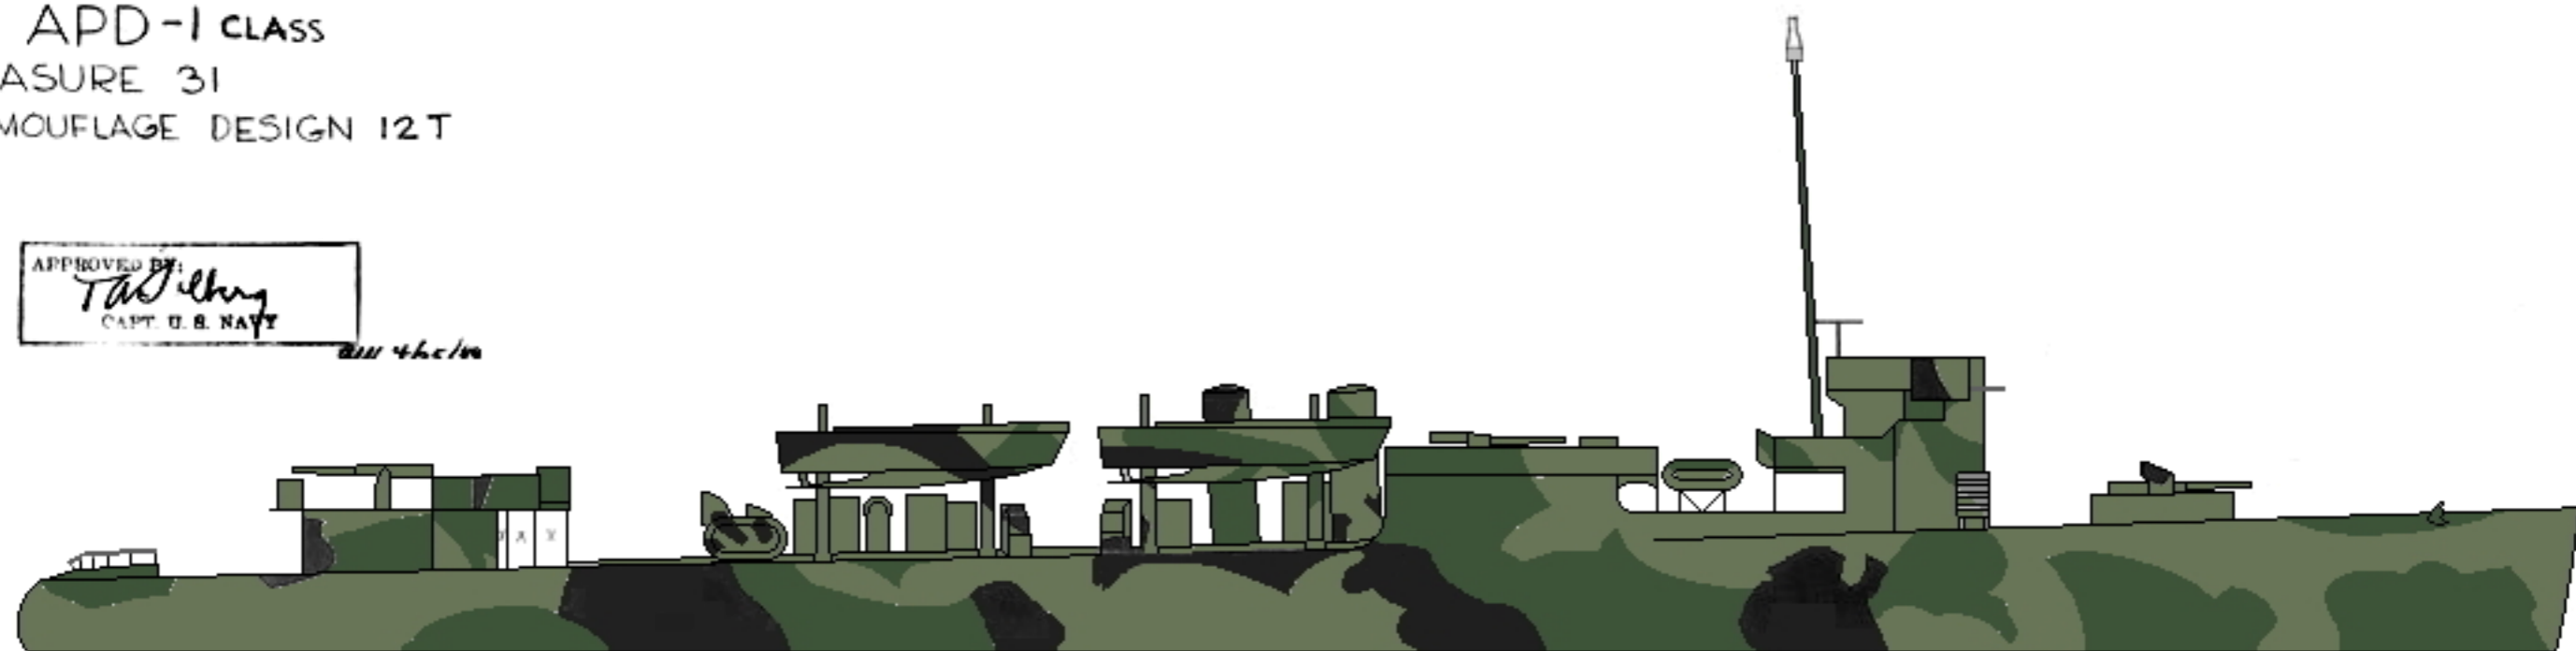

APD-1 CLASS
MEASURE 31
CAMOUFLAGE DESIGN 12T

APPROVED BY:
T. Wilby
CAPT. U. S. NAVY

all 4/6/50

Note, because of color reproduction process the colors may not be an exact match to the originals.

	OCEAN GREEN	50G
	NAVY GREEN	5NG
	DULL BLACK	BK